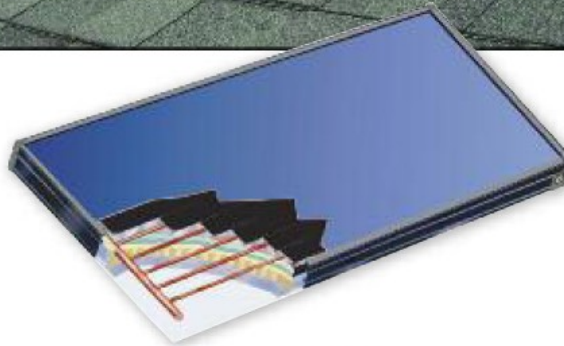

ALL COPPER DHW SOLAR COLLECTORS

Information: With over 20 years of manufacturing experience, these all copper collectors are built to last while looking clean and neat when installed. Most homes will use a one or two panel system for domestic hot water depending on your location and water usage. EFI is carrying Aurora panels measuring 4' x 8' or 4' x 10'. Aurora panels can be used for space heating if desired.

- Made in the USA
- Copper fin absorber plate ultrasonically welded to copper risers
- .375" copper risers welded to 1" copper manifolds
- Tempered .125" thick glass cover
- Insulation is 1.187" foiled faced polyisocyanurate
- Casing is all aluminum extrusion
- All edges gasketed with EPDM to absorb differential expansion of glazing and frame

7600.007 Aurora 4 x 10 Panel

7600.008 Aurora 4 x 8 Panel

Roof Kits

Kits include:

- End caps and fittings to connect copper pipe to panels and panels to each other
- Flashing plates, connectors and sealants to bring copper pipes and sensor wires down through the roof

7600.025 Roof Kit HE/DB — Single Panel

7600.026 Roof Kit HE/DB — Double Panel

7600.027 Flush Mount Hardware Set

7600.028 Tilt Mount hardware Set — 36°

SPECIFICATIONS

Model Number	SLAR32	SLAR40
Dimensions (LxWxH)	97.437 x 47.125 x 3.625	121.625 x 47.375 x 3.625
Gross area — ft²	31.78	38.87
Net Aperture Area	30.53	37.44
Ratio net/gross — ft²	0.96	.96
Dry Weight — lbs	106	132
Fluid Capacity — gals	0.6	0.7
Test Pressure — psi	160	160
Operating Pressure — psi	145	145

EFFICIENCIES

Model Number	SLAR32	SLAR40
Low Temp: 36°F	34,500	42,400
Intermediate: 90°F	28,000	36,600
High Temp: 144°F	5,800	14,900
Efficiency Equation	73.7-94 (Ti-Ta)/I	74.0-95 (Ti-Ta)/I

Call for a copy of the SRCC report.

1

National distributor shipping direct throughout the United States
TO PLACE ORDERS OR FOR MORE INFORMATION:
800/876/0660 ☎ **FAX 888/440/4219**
WISCONSIN 800/962/7015 ☎ **WISCONSIN FAX 920/757/6452**
HEADQUARTERS 40 Washington Street, Westborough, Massachusetts 01581 • www.efi.org/wholesale