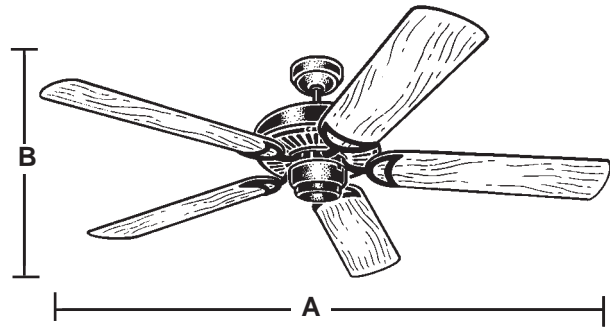

Blades Five
Energy Star Qualified

Features

Lifetime Motor Warranty

Silent Operation Superior triple capacitor speed control offers “country-quiet” operation on all speeds.

Dependable Performance Precision-made silicon steel motor with 100% copper windings offers the most efficient performance.

Three-Speed Motor Three forward and three reverse speeds with slide switch control and pull chain controls.

Oversized Motor Housing The full size 300mm housing is constructed of heavy gauge steel and incorporates a sleek integral switch housing design.

13° Blade Pitch Extra-wide 108mm x 76mm, high quality plywood blade sets are perfectly balanced for smooth operation, optimum air movement and secured with die-cast blind tapped blade irons.

Stable Hanging System Heavy duty hanging ball and bracket are both made of die-cast zinc and deliver smooth, balanced operation. Extra safe, locking downrod system.

Extra Long Lead Wires: 78" lead wires are provided for ceiling heights requiring the use of longer downrods.

Optional Accessories All Celebrity Deluxe fans can be customized to complement any décor by selecting from a variety of lighting components and fan blades. Celebrity Deluxe fans may also be reversible remote adaptable with 1604-15.

ITEM NO.	A	B
1535-01, 1535-02, 1535-07, 1535-09, 1535-15, 1535-26, 1535-61, 1535-85, 1535-746, 1535-777, 1535-782, 1535-799, 1535-801, 1535-806, 1535-813, 1535-962	52"	14 1/4"