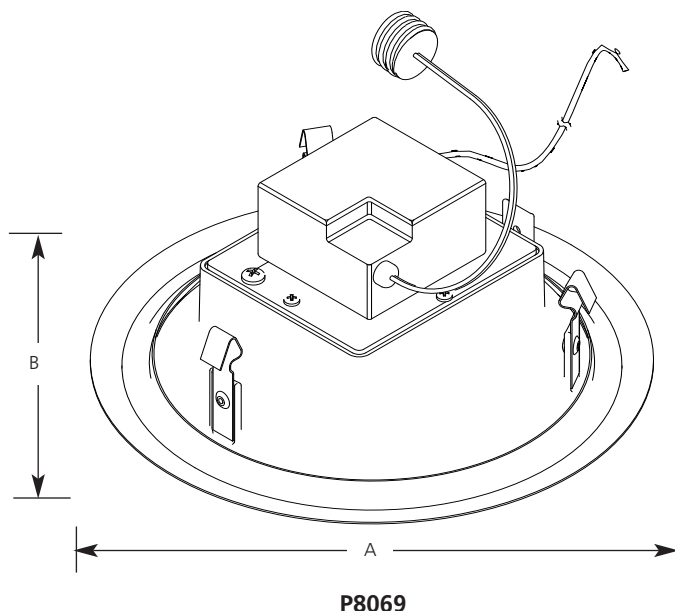

Type \_\_\_\_\_  
 -30  
 P8069

Catalog No.	Finish White	Dimensions (Inches)	
		A	B
P8069	-30	7-3/4	3

**UL Classified for Use Only With the Following Recessed Luminaires (UL File E257838)**

Manufacturer	Size	Model #
Emerald®	6"	P1-ICTn
Luminaire®	6"	LUICT-00
Juno®	6"	IC22
Commercial Electric®	6"	C7ICA(H3)
Lithonia®	6"	L7X
Intense®	6"	I6AIC

(Consult factory for other competitive housing compatibility)

**Specifications:**

Trim Assembly

- White powder coat painted finish
- Removable trim ring can be painted to match ceiling
- Frosted acrylic lens provides a 120 degree beam spread
- Installation with three spring clips
- No light leaks around trim flange
- Die cast construction

Lamping

- LED (Light Emitting Diode) Lamp included
- LED module is held in place with two screws and is replaceable
- Consumes 15 watts
- 2750K color temperature
- +40 LPW LED sources produce a total of over 675 Lumens

- 30,000+ hrs life
- Lamp contains no mercury, meets Calif. Title 22
- Meets California Title 24 high-efficacy requirements

Electrical

- Integral transformer
- Medium base on trim attaches to housing socket
- Dimmable using standard incandescent dimmers
- 120v input