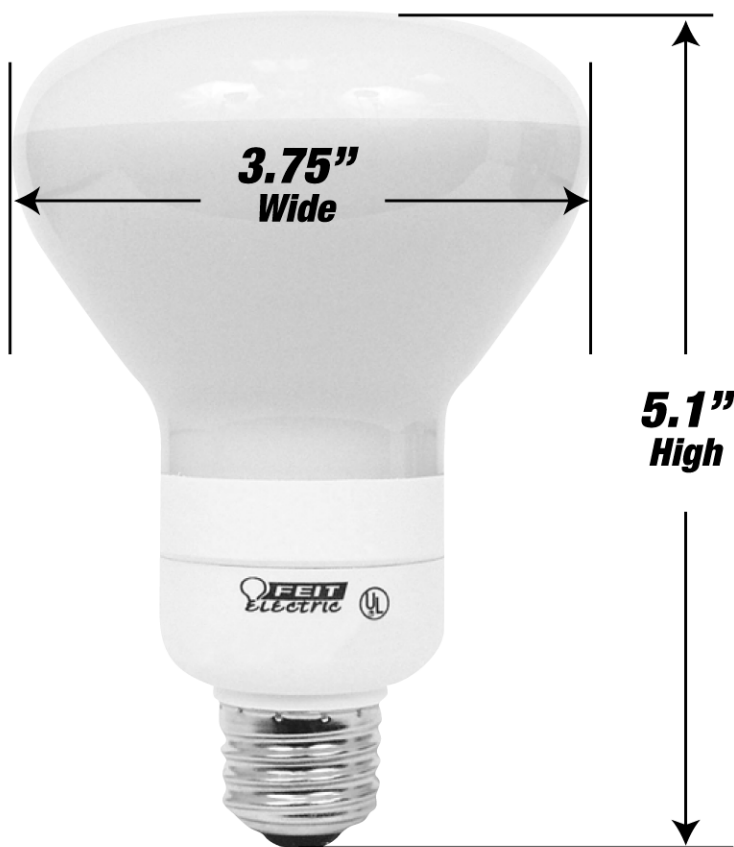

65 Watt Replacement R30 Reflector

New!

Approved To Be Used In High Temperature Applications Such As Insulated Ceiling Airtight Recessed (ICAT) Can Fixtures

- 65 Watt Replacement Indoor Reflector Using Only 15 Watts
- Light Output - 750 Lumens
- Track and Recessed
- 8000 Life Hours
- Color Temperature 2700°K
- Energy Star Approved

This reflector lamp passed stringent high temperature testing criteria set by the Department of Energy*

ITEM #	DESCRIPTION
ESL15R30H	65 Watt Replacement R30 Reflector

*Please visit www.pnl.gov/rlamps/flood_r30_br30.stm for more information.